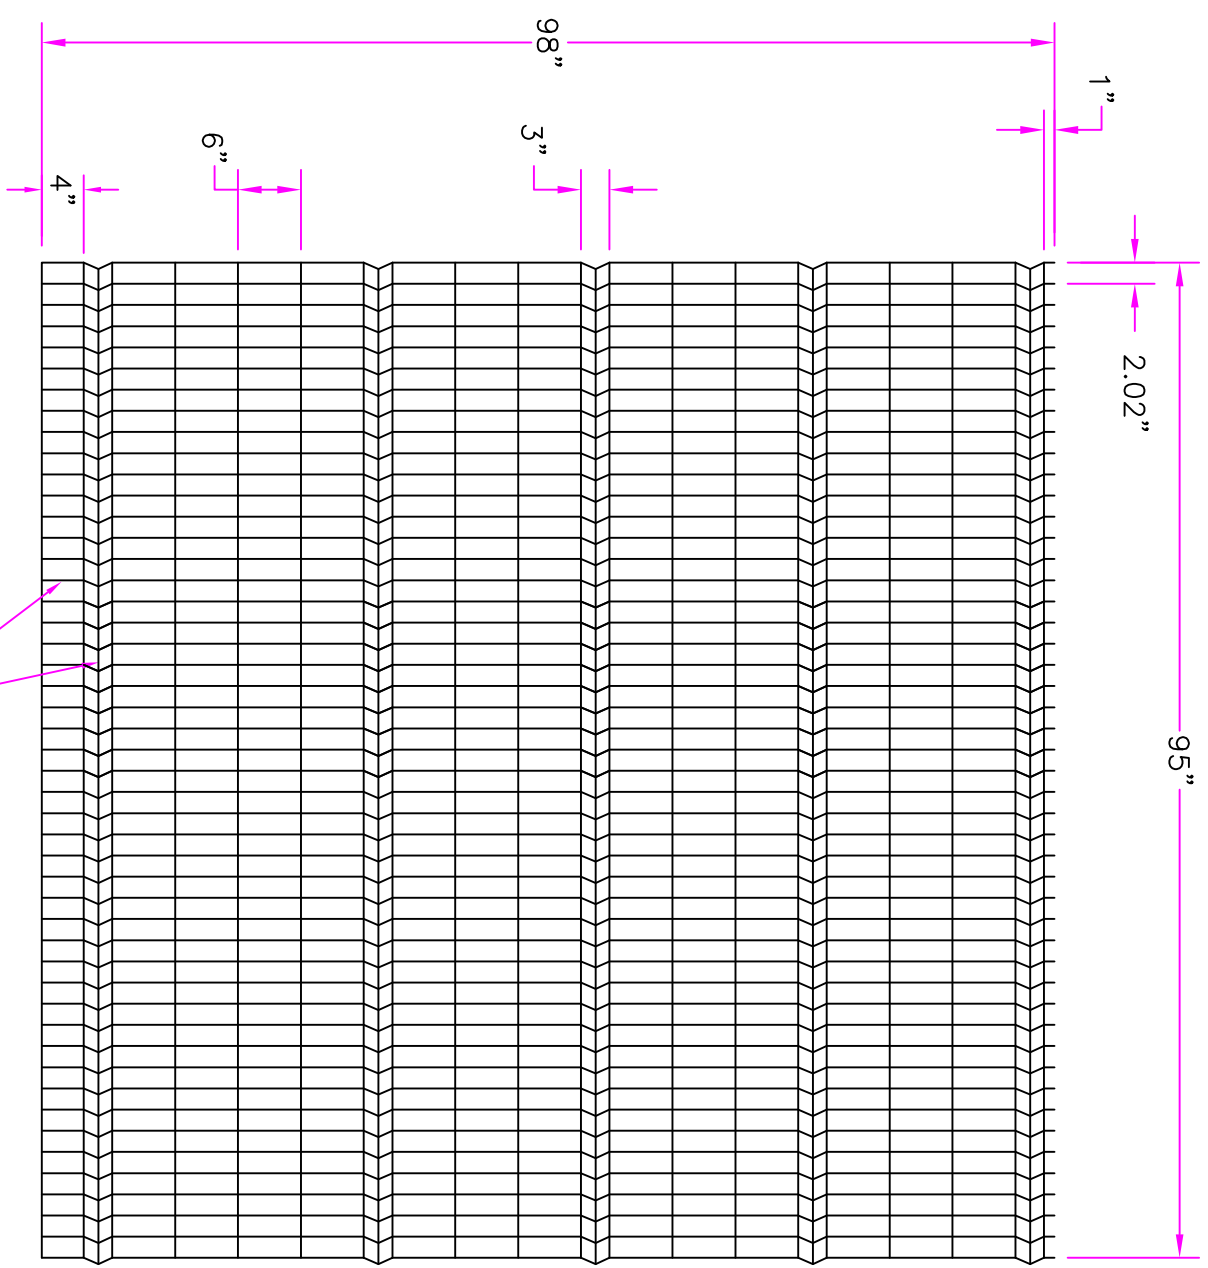

DEACERO FENCE 8'

6 GA GALVANIZED WIRE